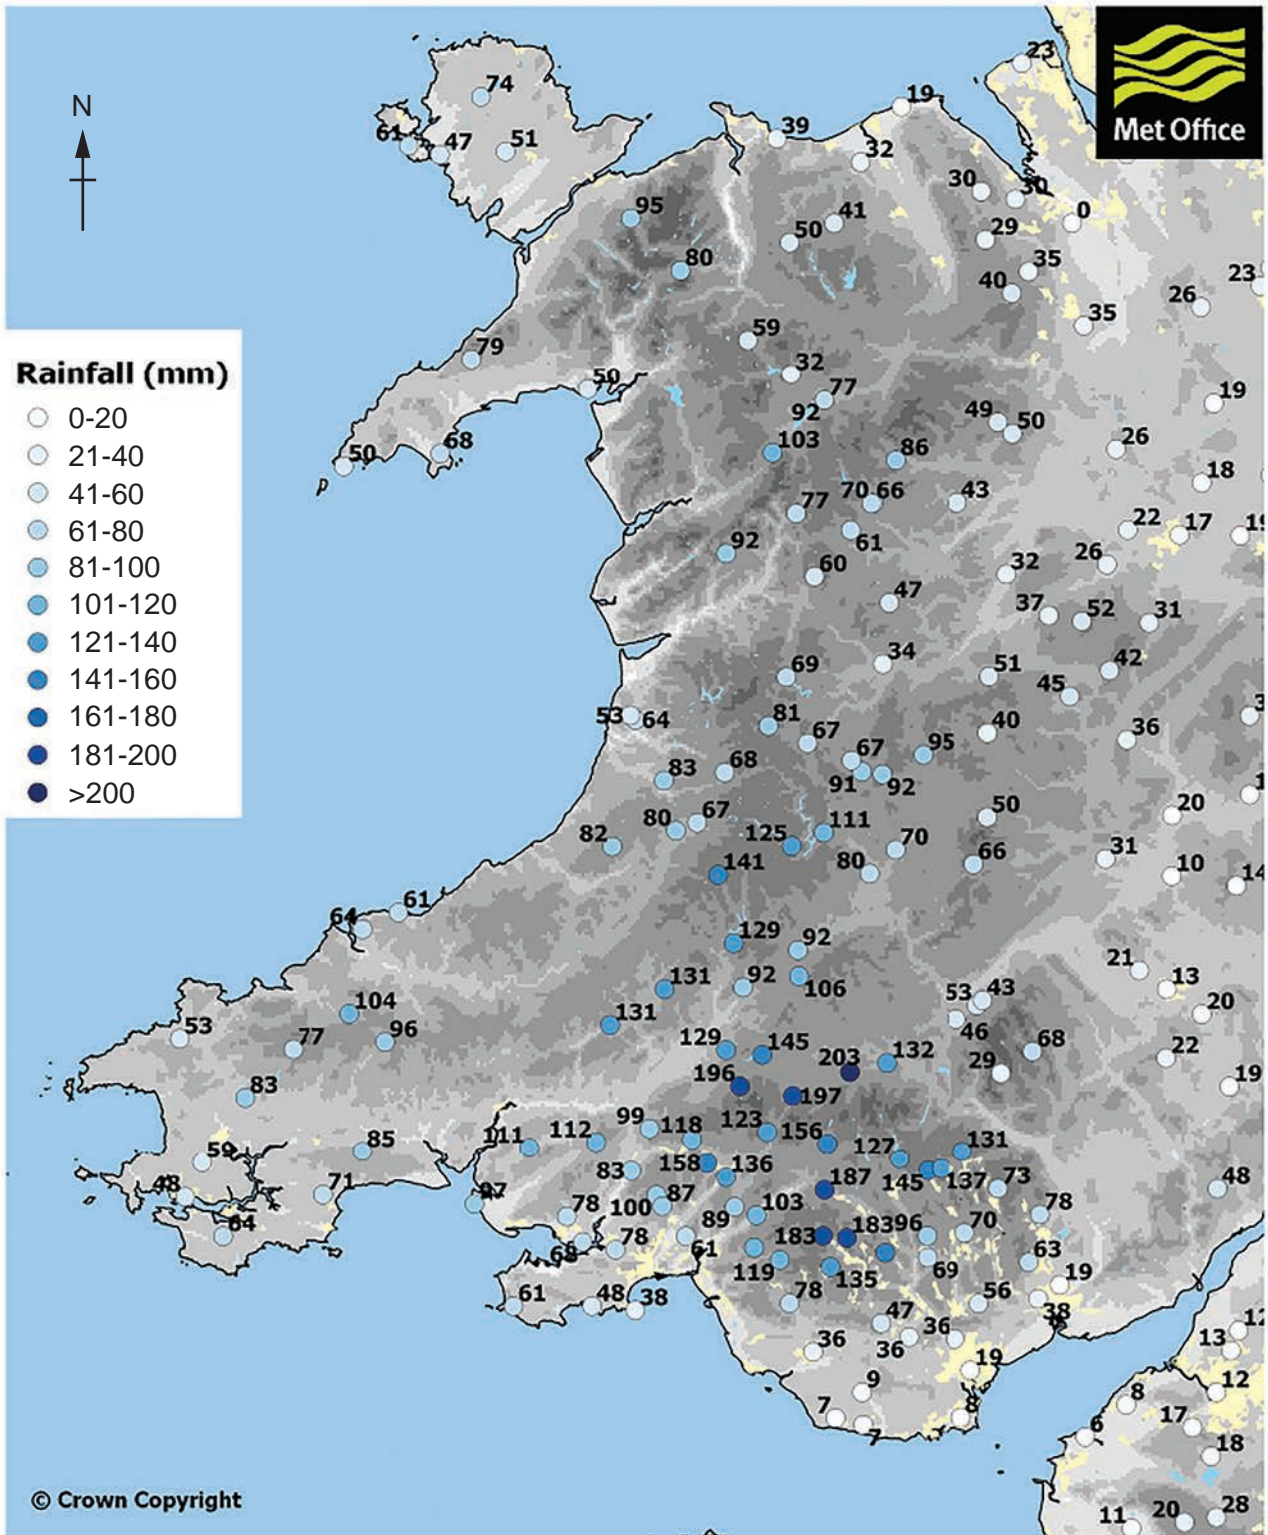

Oxford Cambridge and RSA

Wednesday 11 November 2020 – Morning

GCSE (9–1) Geography A (Geographical Themes)

J383/01 Living in the UK Today

Resource Booklet

Time allowed: 1 hour

INSTRUCTIONS

- Do **not** send this Resource Booklet for marking. Keep it in the centre or recycle it.

INFORMATION

- This document has **4** pages.

Fig. 1 – Ennerdale in the Lake District National Park

Fig. 2 – The total rainfall in Wales during Storm Callum, October 2018

OCR

Oxford Cambridge and RSA

Copyright Information